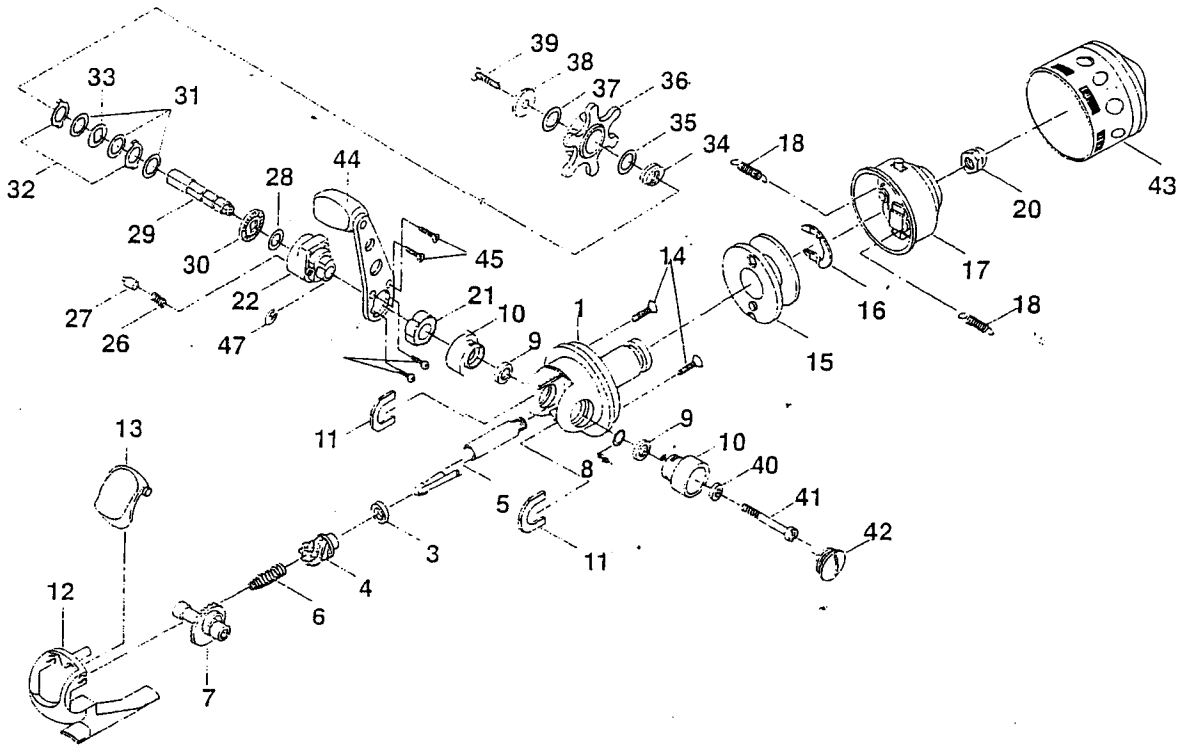

abumatic 275

◆ PARTS LIST

No.	Part Name	Part Number
1	Body	1068232
3	Pinion Bushing	1068253
4	Pinion	1068255
5	Main Shaft	1068256
6	Main Shaft Spring	1068257
7	Drive Gear	51218
8	Drive Gear Washer	51219
9	Drive Gear Bushing	51221
10	Drive Gear Holder	1068233
11	Drive Gear Holder Washer	51226
12	Plastic Foot	1068001
13	Thumb Lever	51228
14	Plastic Foot Screw	1068002
15	Spool	1068003
16	Spool Clip	1068004
17	Pick-Up Housing Assy.	1068005
18	Pick-Up Arm Spring	1068006
20	Pick-Up Housing Nut	1068007
21	One Way Clutch Bearing	51240
22	Crank Arm Holder Assy.	51241
26	Click Piston Spring	51242

No.	Part Name	Part Number
27	Click Piston	51243
28	Front Drag Washer	51244
29	Crank Mtg. Stem	51245
30	Click Ratchet	51246
31	Drag Washer	51247
32	Eared Drag Washer	51248
33	Kayed Drag Washer	51249
34	Drag Spring	51250
35	Drag Spring Washer	1068258
36	Drag Star Assy.	1068234
37	Drag Washer	51254
38	Drag Retainer	51255
39	Drag Screw	51256
40	Crank Mtg. Washer	51257
41	Crank Mtg. Insert	51258
42	Side Cap	51259
43	Front Cone Assy.	1068235
44	Crank Assy.	1068250
45	Crank Arm Screw	51265
46	Crank Arm Screw	51266
47	Crank Mtg. Stem Washer	51267

Please specify reel model and part number when ordering parts.